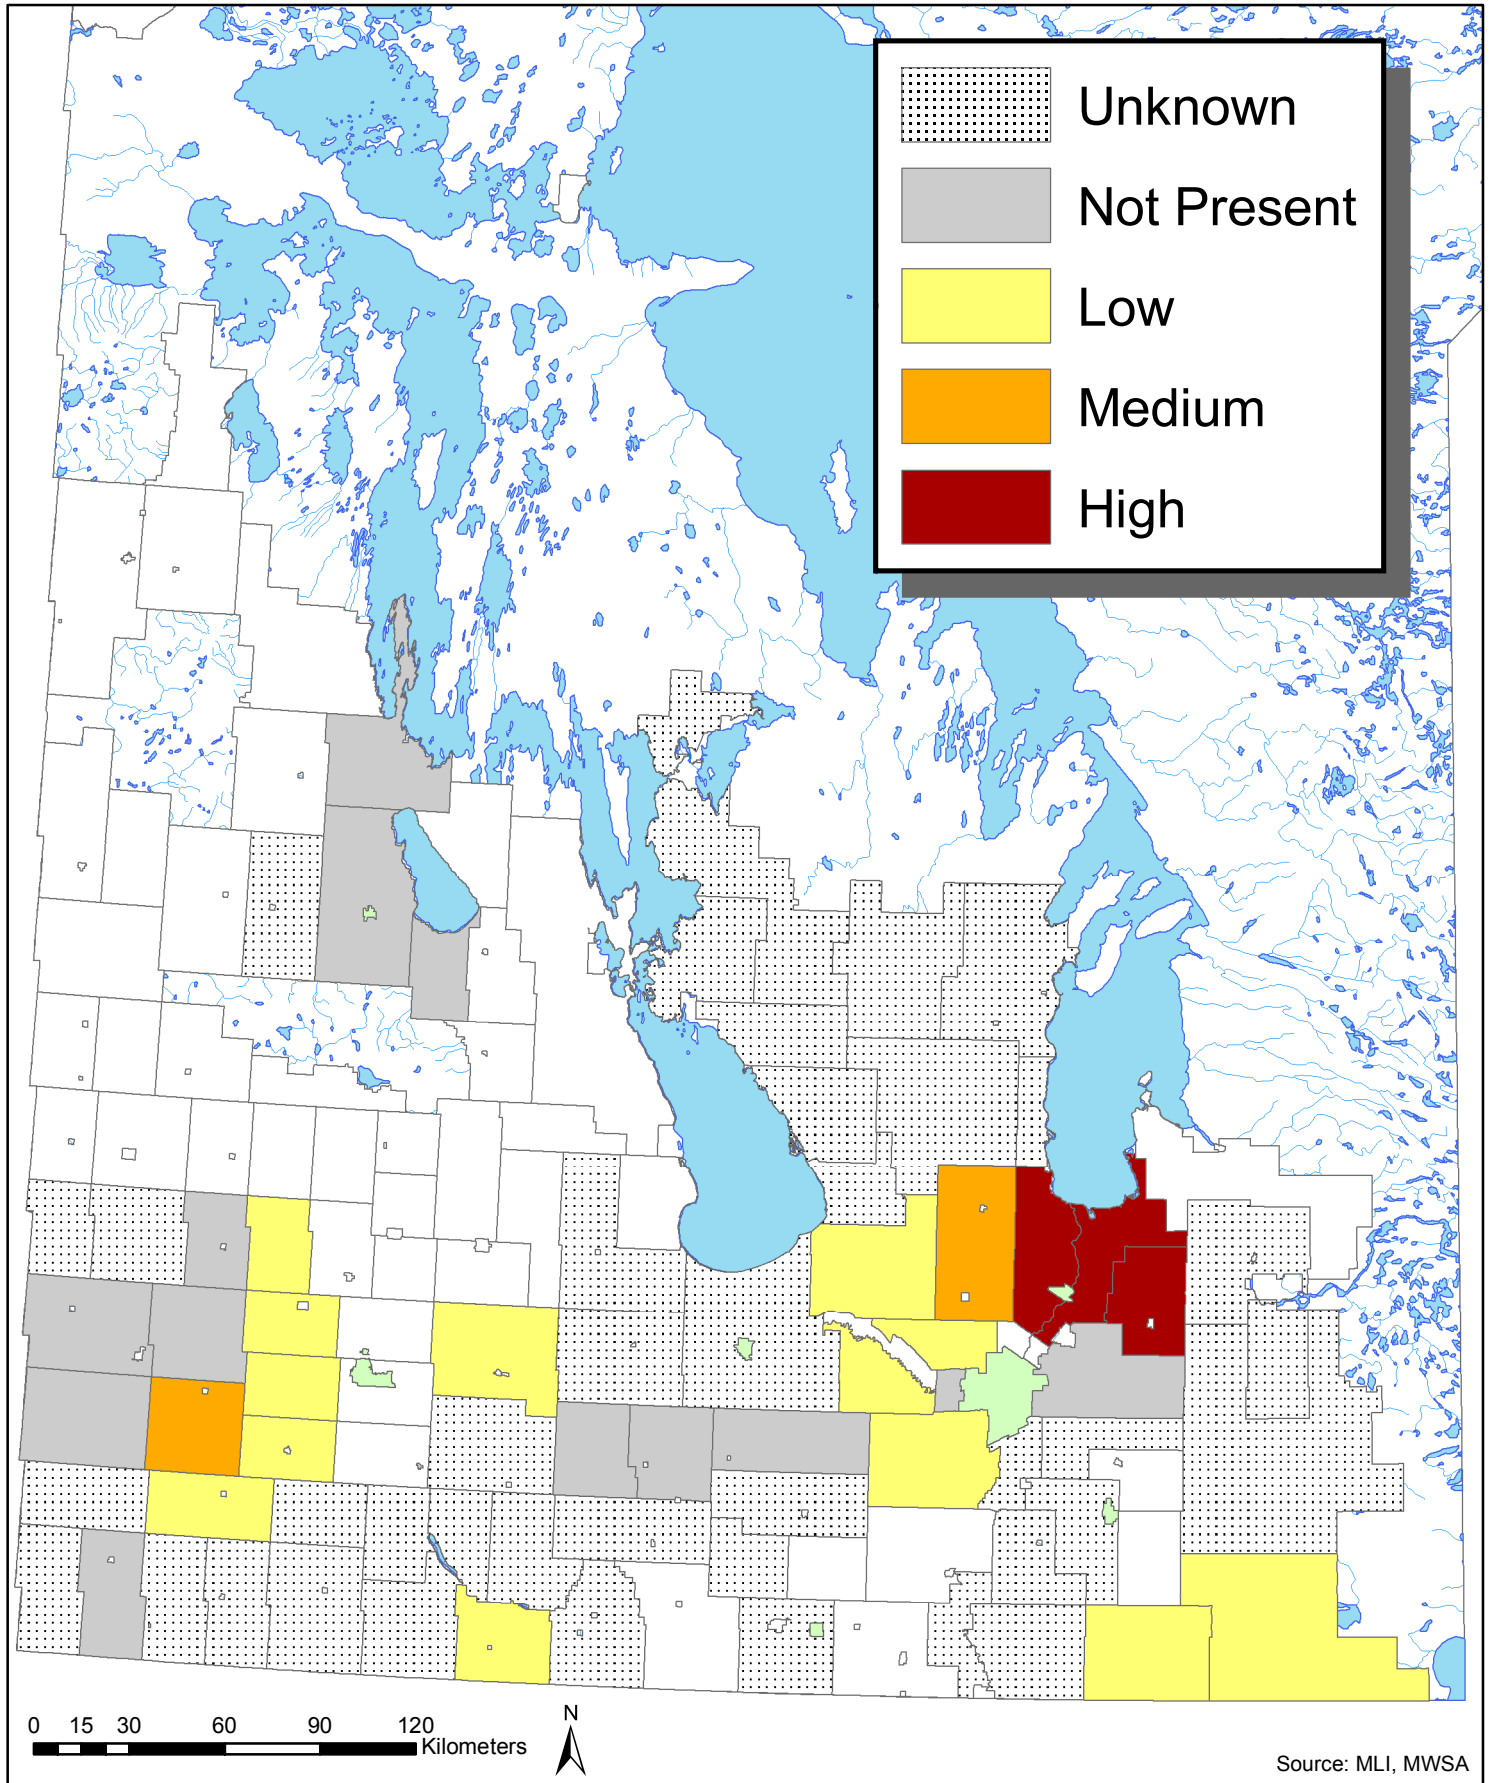

Reed Canary Grass (*Phalaris arundinacea*) Infestation in Manitoba Municipalities in 2010

Source: MLI, MWSA

Invasive Species Council of Manitoba
www.invasivespeciesmanitoba.com
(204) 232-6021